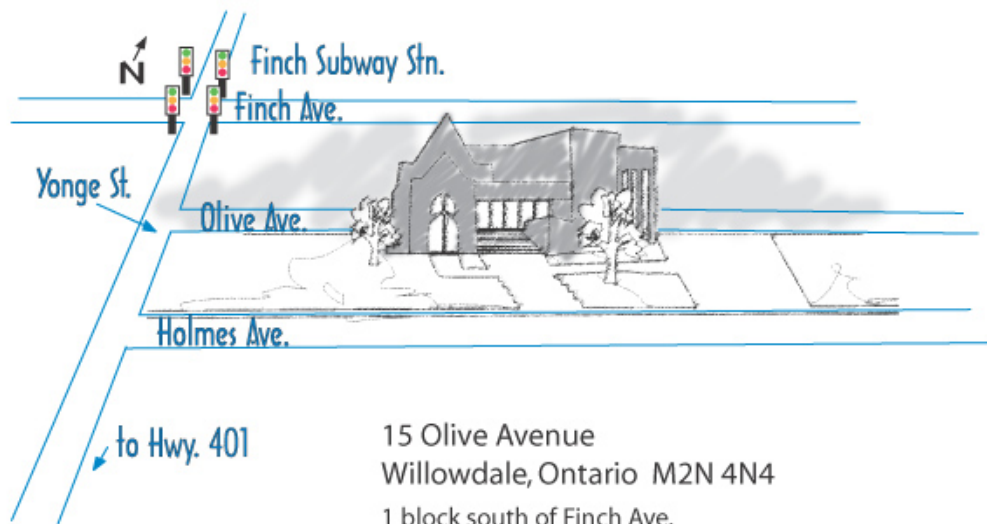

willowdale

baptist church

15 Olive Avenue
Willowdale, Ontario M2N 4N4
1 block south of Finch Ave.
2 minute walk from the Finch subway

Tel. (416) 225 8857
Fax (416) 225 2619
info@willowdalebaptist.com
www.willowdalebaptist.com